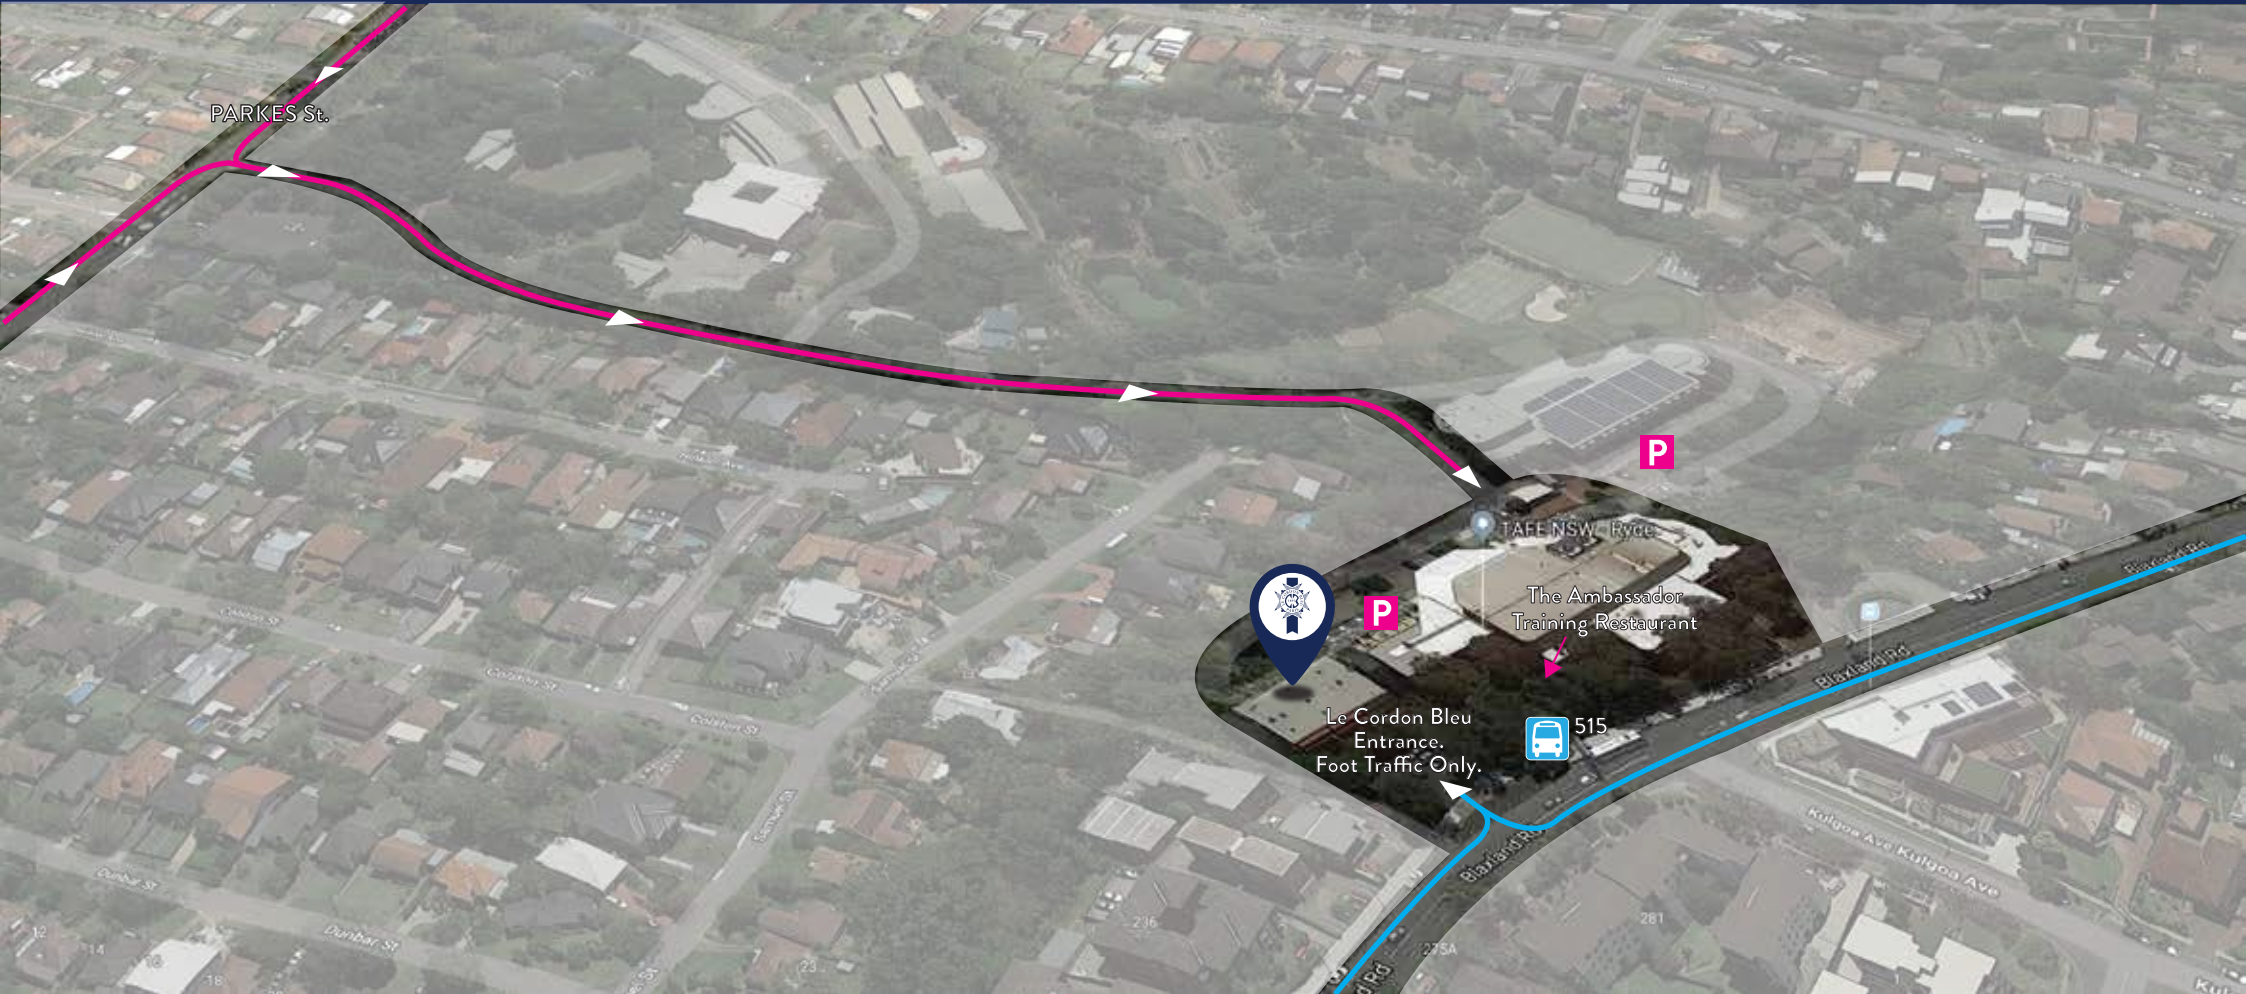

LE CORDON BLEU®
AUSTRALIA

GUEST MAP
LE CORDON BLEU SYDNEY

Le Cordon Bleu Sydney, 250 Blaxland Road, Ryde New South Wales 2112 Australia T: 02 8878 3100