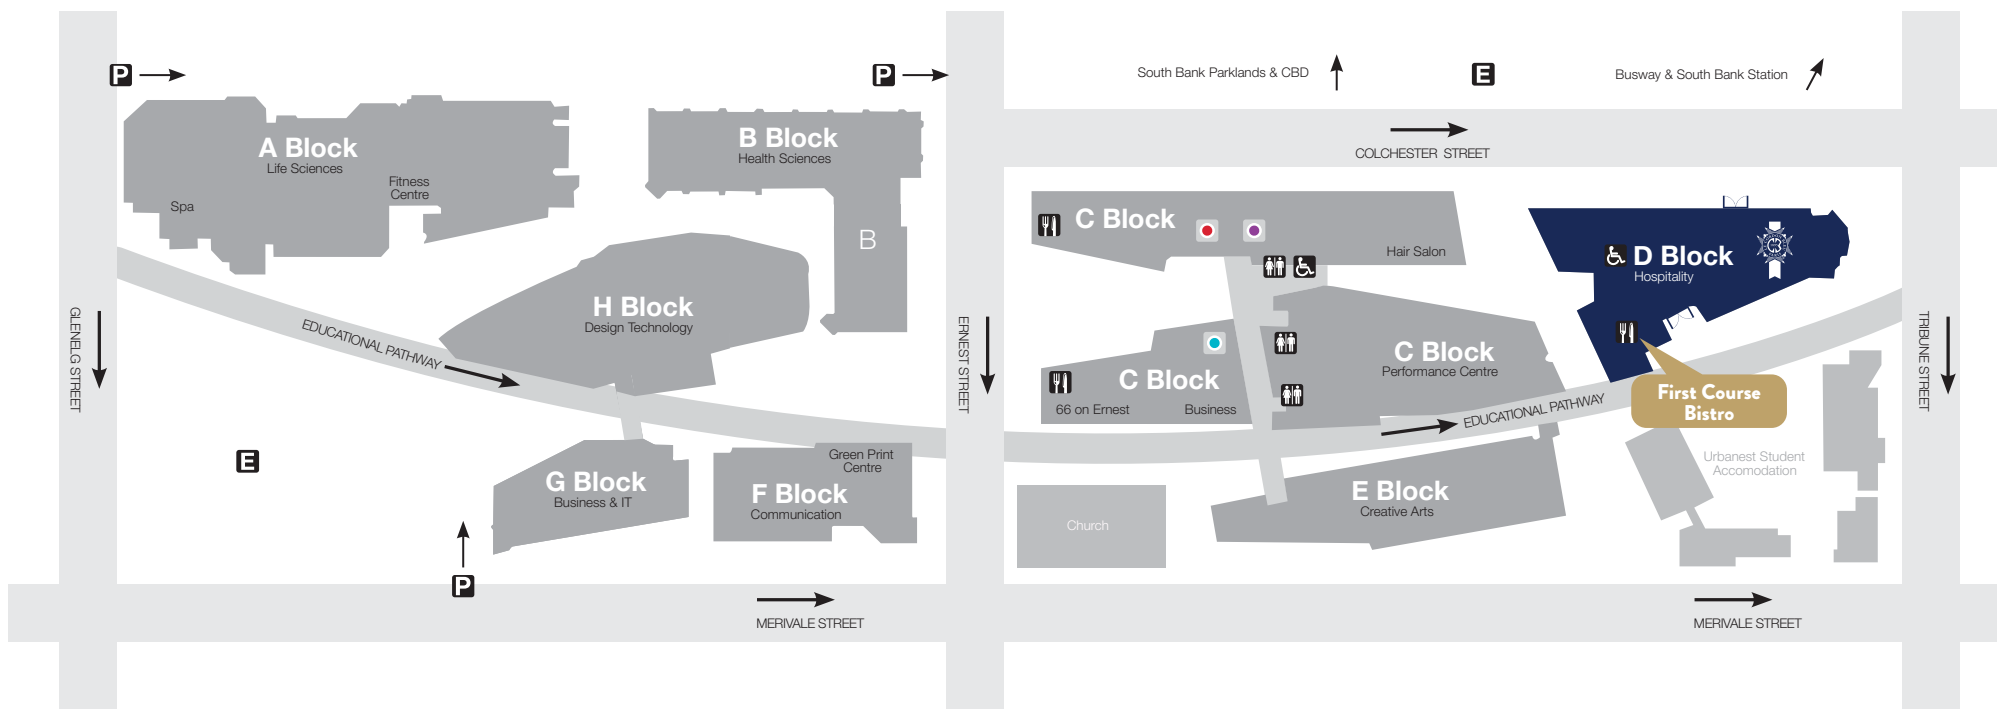

LE CORDON BLEU®
AUSTRALIA

**Le Cordon Bleu Brisbane
SOUTHBANK CAMPUS**
111 Colchester St, South Brisbane
QLD 4101
T: 07 3244 5965

DIRECTIONAL MAP

Toilet Facilities	Parking	Library
Unisex Accessible Toilet Facilities	Canteen/Food Service	Degree Hub
Wheelchair Access	Emergency Assembly Point	Customer Service Centre